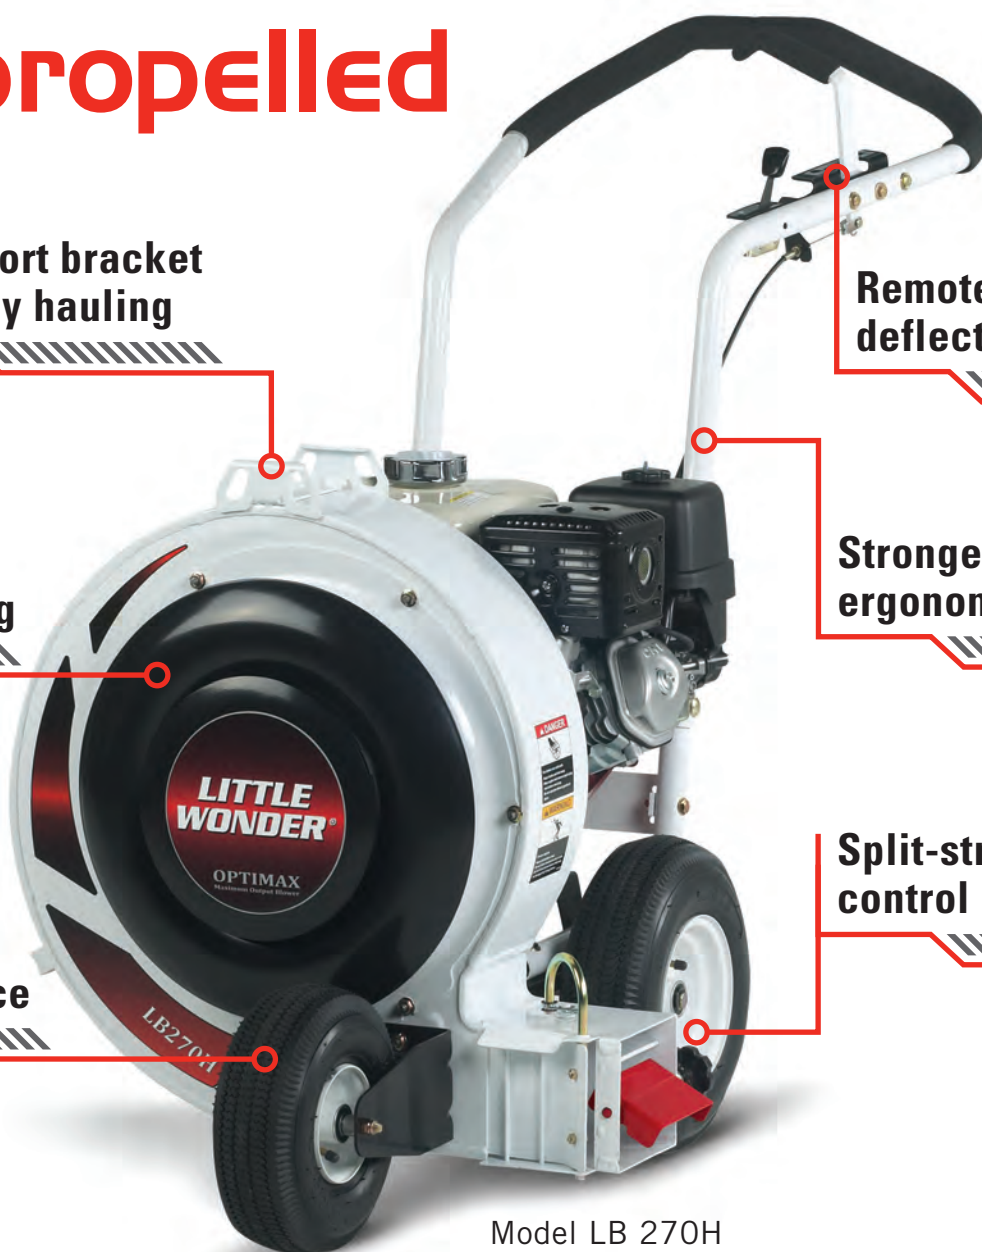

LITTLE WONDER®

more air power

less man power

All New
OPTIMAX
MAXIMUM OUTPUT BLOWER

**Available in
self-propelled**

**Transport bracket
for easy hauling**

**Remote chute
deflector handle**

**Fully-welded,
all-steel housing**

**Stronger,
ergonomic handle**

**Tubed tires for
less maintenance**

**Split-stream, easy-
control deflector**

Model LB 270H

LITTLE WONDER® Optimax maximum output blowers are perfect for moving leaves, debris and standing water—or for any job that requires hurricane-force air. As always, our blowers feature a patented, split airstream discharge, which moves debris at the top and bottom of the pile, eliminating “blowback”. And thanks to our new design, you the operator have control of the split-stream deflector at the handle, which means no more manual shifting. Push and self-propelled models are listed below.

*Push models only **Self-propelled models only ***Engines warranted separately by engine manufacturer

KEY FEATURES	
Operator Controlled Split-Stream Deflector	Tubed Pneumatic Tires, 12" Rear, 10" Front
Transport Bracket and Recoil Cover Guard	2 Position Adjustable Operator's Handle
Integrated Front to Side Discharge	Lift Handle