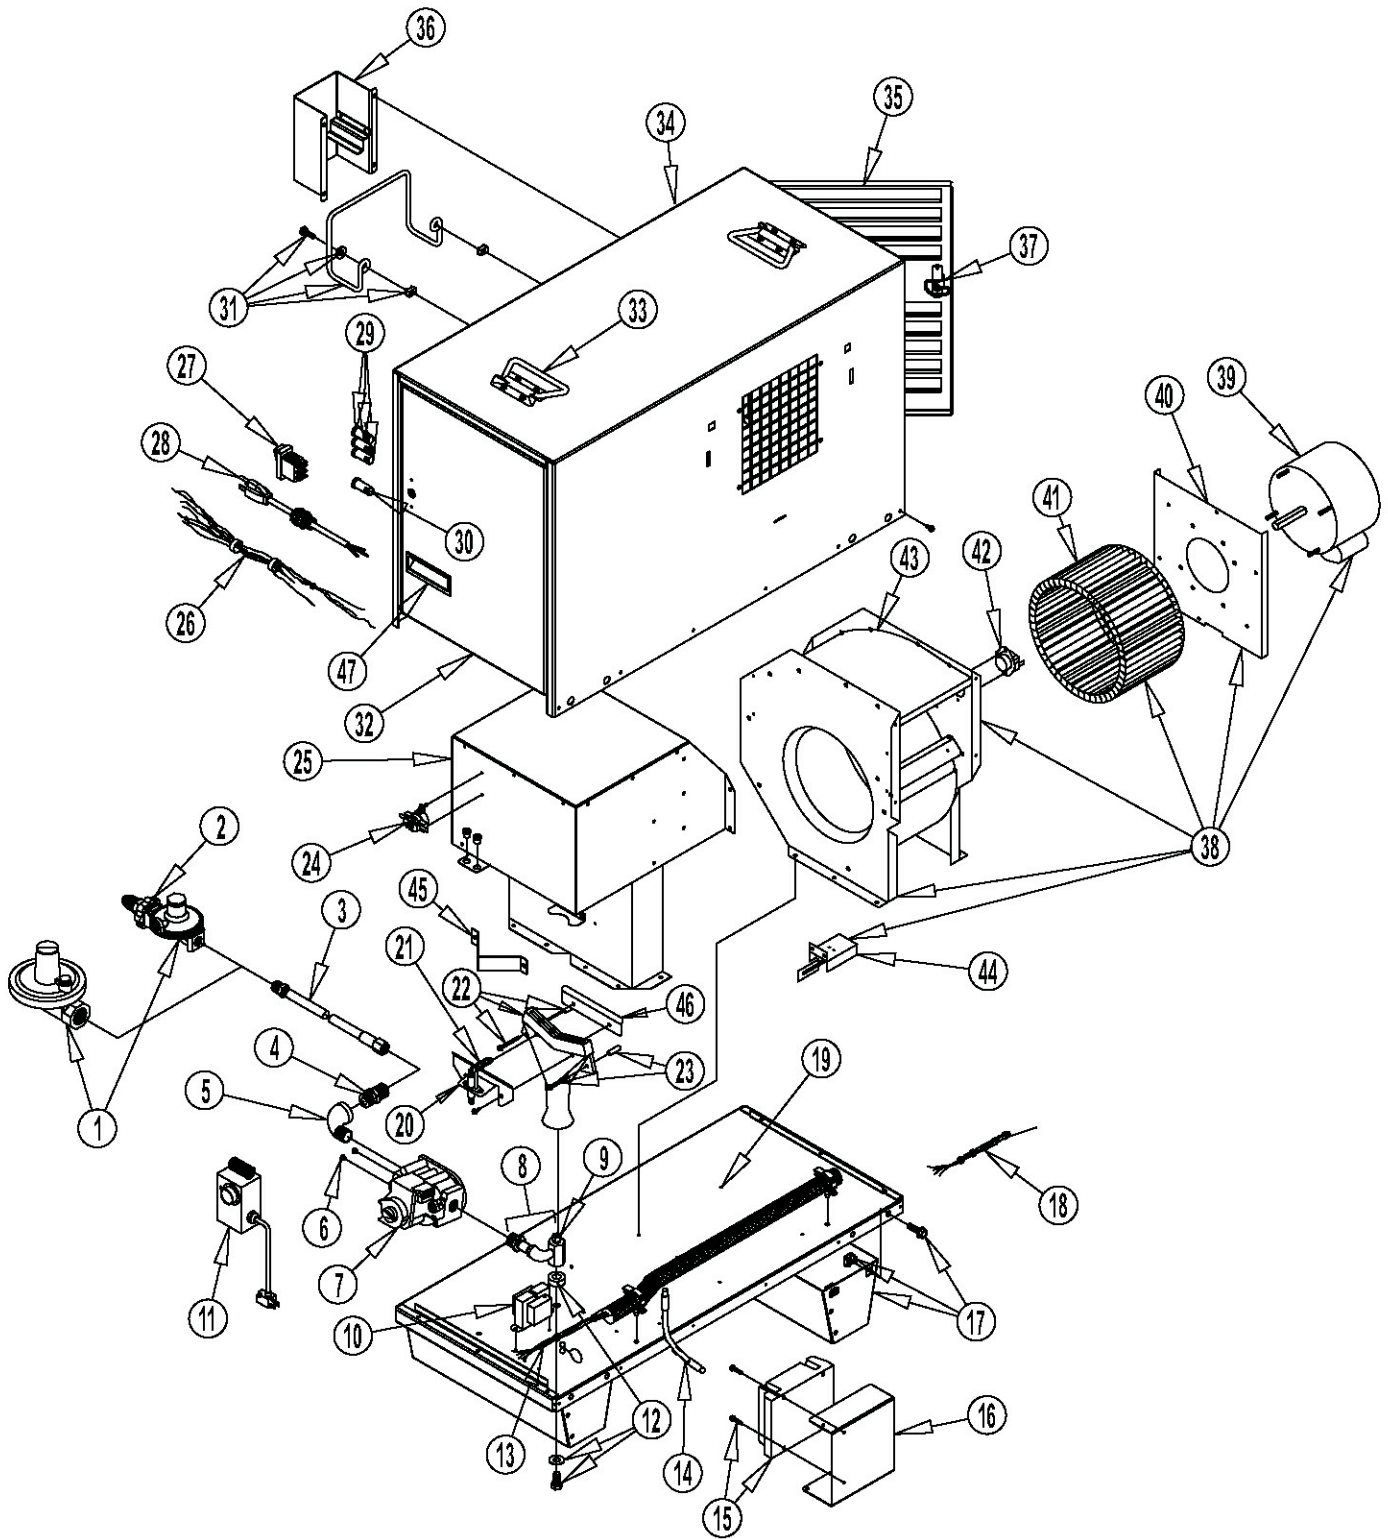

Parts Identification

PREMIER 80 PARTS SCHEMATIC

PREMIER 80 PARTS LIST

Item	Description		Part Number
1	Regulator	Propane Gas	26377
		Natural Gas	21999
2	Handwheel with Spring	Propane Gas	26395
3	Universal Hose Kit, 15 ft. Hose w/ Adapters		24600
4	Adapter 1/2 NPT x 5/8 - 18		06655
5	Ell		09309
6	Screw		09425
7	Valve, Gas Control	Propane Gas	22076
		Natural Gas	22078
8	Manifold Assembly w/ Orifice	Propane Gas	26391
		Natural Gas	26438
9	Orifice, Burrner	Propane Gas	571625
		Natural Gas	571626
10	Transformer		26412
11	Thermostat Kit		09454
12	Washer, Bolt, Spacer		25866
13	Harness, Wire, Burner End		26383
14	Wire, Igniter		25840
15	Control Ignition		25865
16	Bracket, Ignition Control		26411
17	Support Leg		26378
18	Harness, Wire, Motor End		26382
19	Base		26380
20	Bracket, Igniter/Sensor		571663
21	Igniter		25841
22	Burner		26484
23	Screws and Spacers		571211
24	Switch, High Limit, Burner End (275°F)		03933
25	Chamber, Heat		571666
26	Harness, Wire, Status Lights		26381
27	Switch, Selector		26385
28	Cord, Power		26379
29	Light, Status, 24 Volt		26392
30	Light, Status, 120 Volt		26393
31	Hanger, Hose		571619
32	Door Assembly, Burner End	Propane Gas	26434
		Natural Gas	26433
33	Handle		25859
34	Case Assembly	Propane Gas	26389
		Natural Gas	26387
35	Door Assembly, Fan End		26435
36	Thermostat Bracket		26401
37	Latch, Door		26437
38	Fan Assembly		26384
39	Motor		20292
40	Motor Mount		571686
41	Fan		570304
42	Switch, High Limit, Fan End (250°F)		571671
43	Housing, Fan		571612
44	Switch, Air Proving		26485
45	Bracket, Burner		571649
46	Bracket, Flame Arrestor		571609
47	Handle, Door		26479